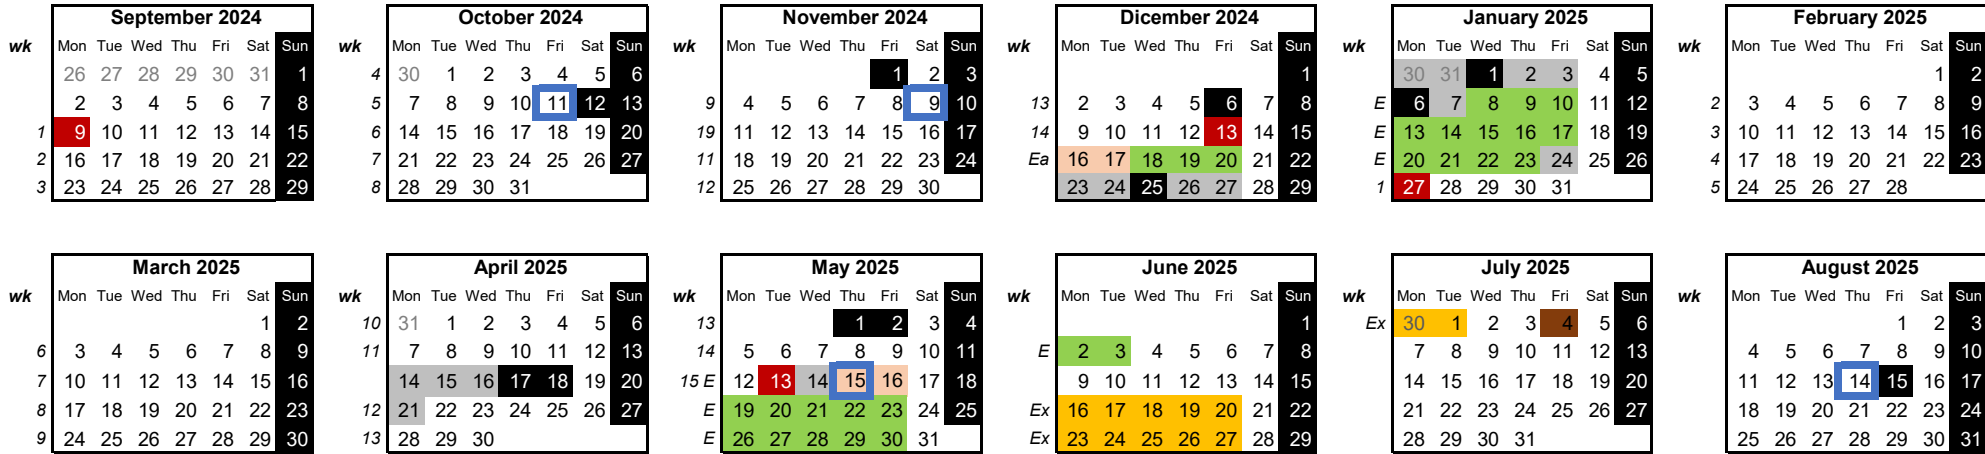

ACADEMIC CALENDAR YEAR 2024/25
PROFESSIONAL DEGREES - SCHOOL OF GRADUATE STUDIES/SCHOOL OF ENGINEERING (*)

State and regional holidays (provisional)	
2024: 12 oct; 1 Nov; 6, 8 Dec	
2025: 1, 6 Jan; 17, 18 Apr; 1, 2 May; 15 aug	
Local holidays (provisional)	
Leganés:	11 Oct & 14 Aug
Puerta de Toledo:	9 Nov & 15 May
Non-school days (provisional)	
23 Dec to 7 Jan	
24 Jan	
14 to 21 Apr	
14-may	

	1st SEMESTER	2nd SEMESTER
WELCOME, PRESENTATION OF DEGREES, ETC.	01 to 8 Sept	
START OF CLASSES	09-sep	27 Jan
END OF CLASSES	13 Dec	13-may
Recoveries and Tutoring sessions	16 to 17 Dec	14 to 16 May
EXAMS ordinary call (block 1)	18 to 20 Dec	
EXAMS ordinary call (block 2)	08 to 23 Jan	19 May to 03 Jun
EXAMS extraordinary call	16 June to 1 July	
CEREMONIES	4 July	